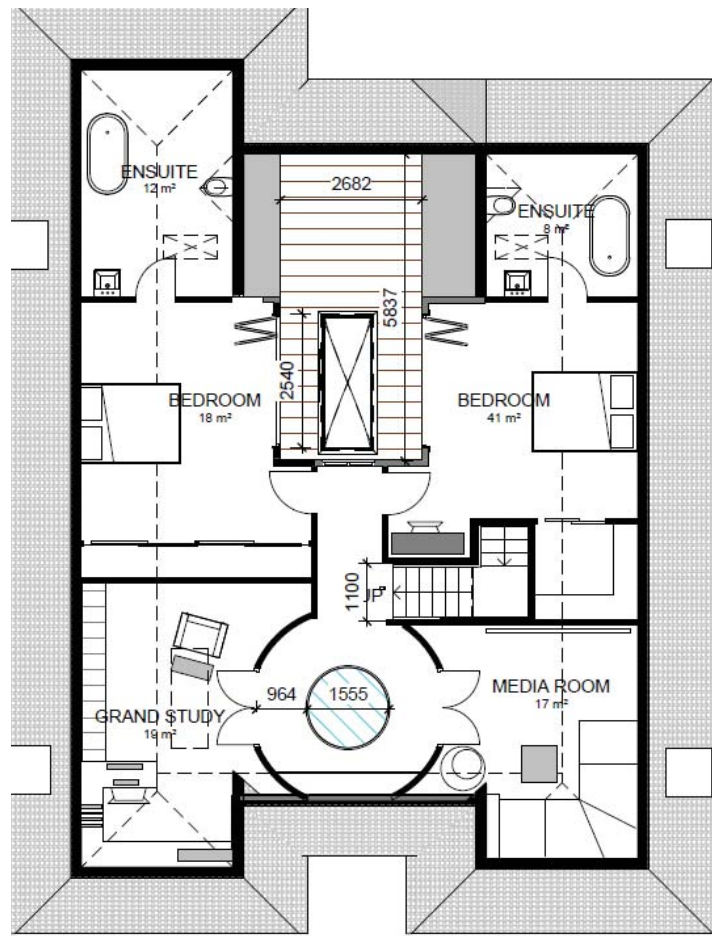

26 Lincoln Avenue, Wimbledon
Design, Planning, PM, FF&E

ST. ERMIN'S HOTEL

SERVICED
RESIDENCE

5* Luxury serviced apartment. Mayfair
Design, Management, Build, FF&E

DESIGN

Residential - Parkside, Wimbledon Village
Design, Build, FF&E