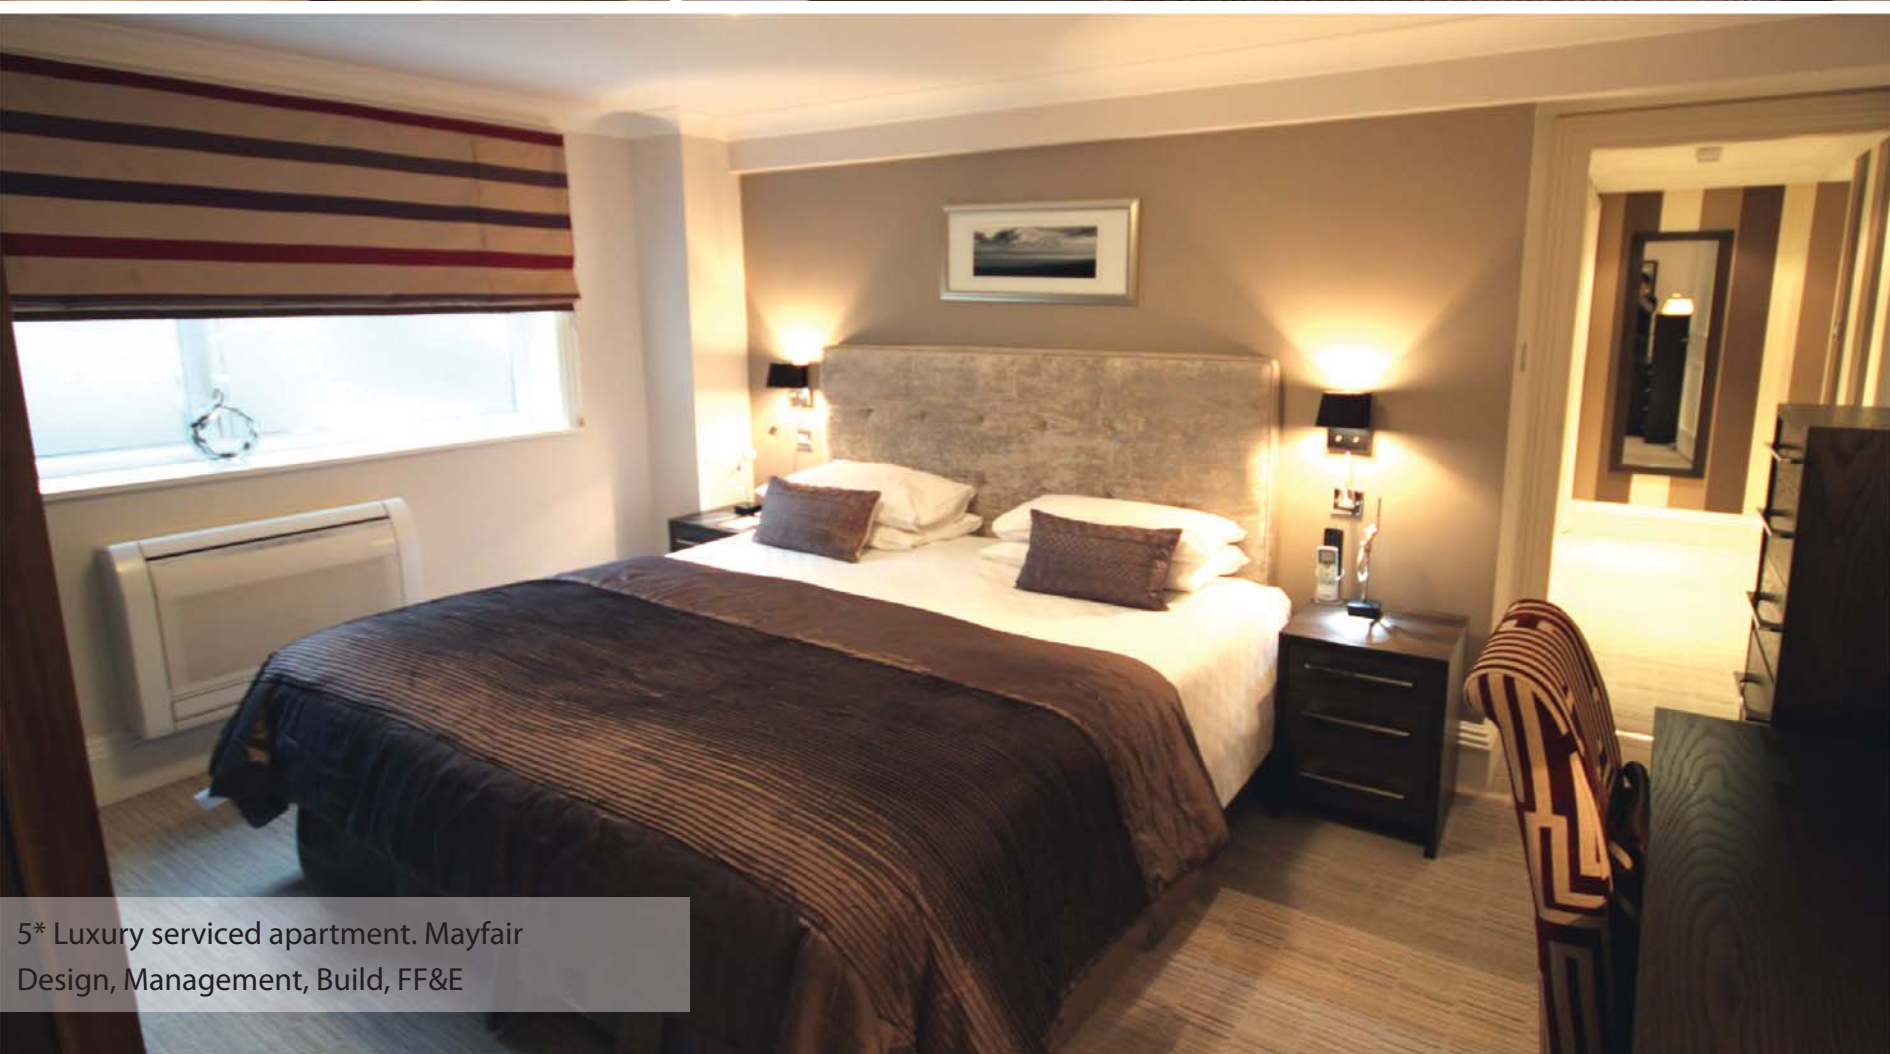

26 Lincoln Avenue, Wimbledon
Design, Planning, PM, FF&E

ST. ERMIN'S HOTEL

SERVICED
RESIDENCE

5* Luxury serviced apartment. Mayfair
Design, Management, Build, FF&E

DESIGN

Residential - Parkside, Wimbledon Village
Design, Build, FF&E